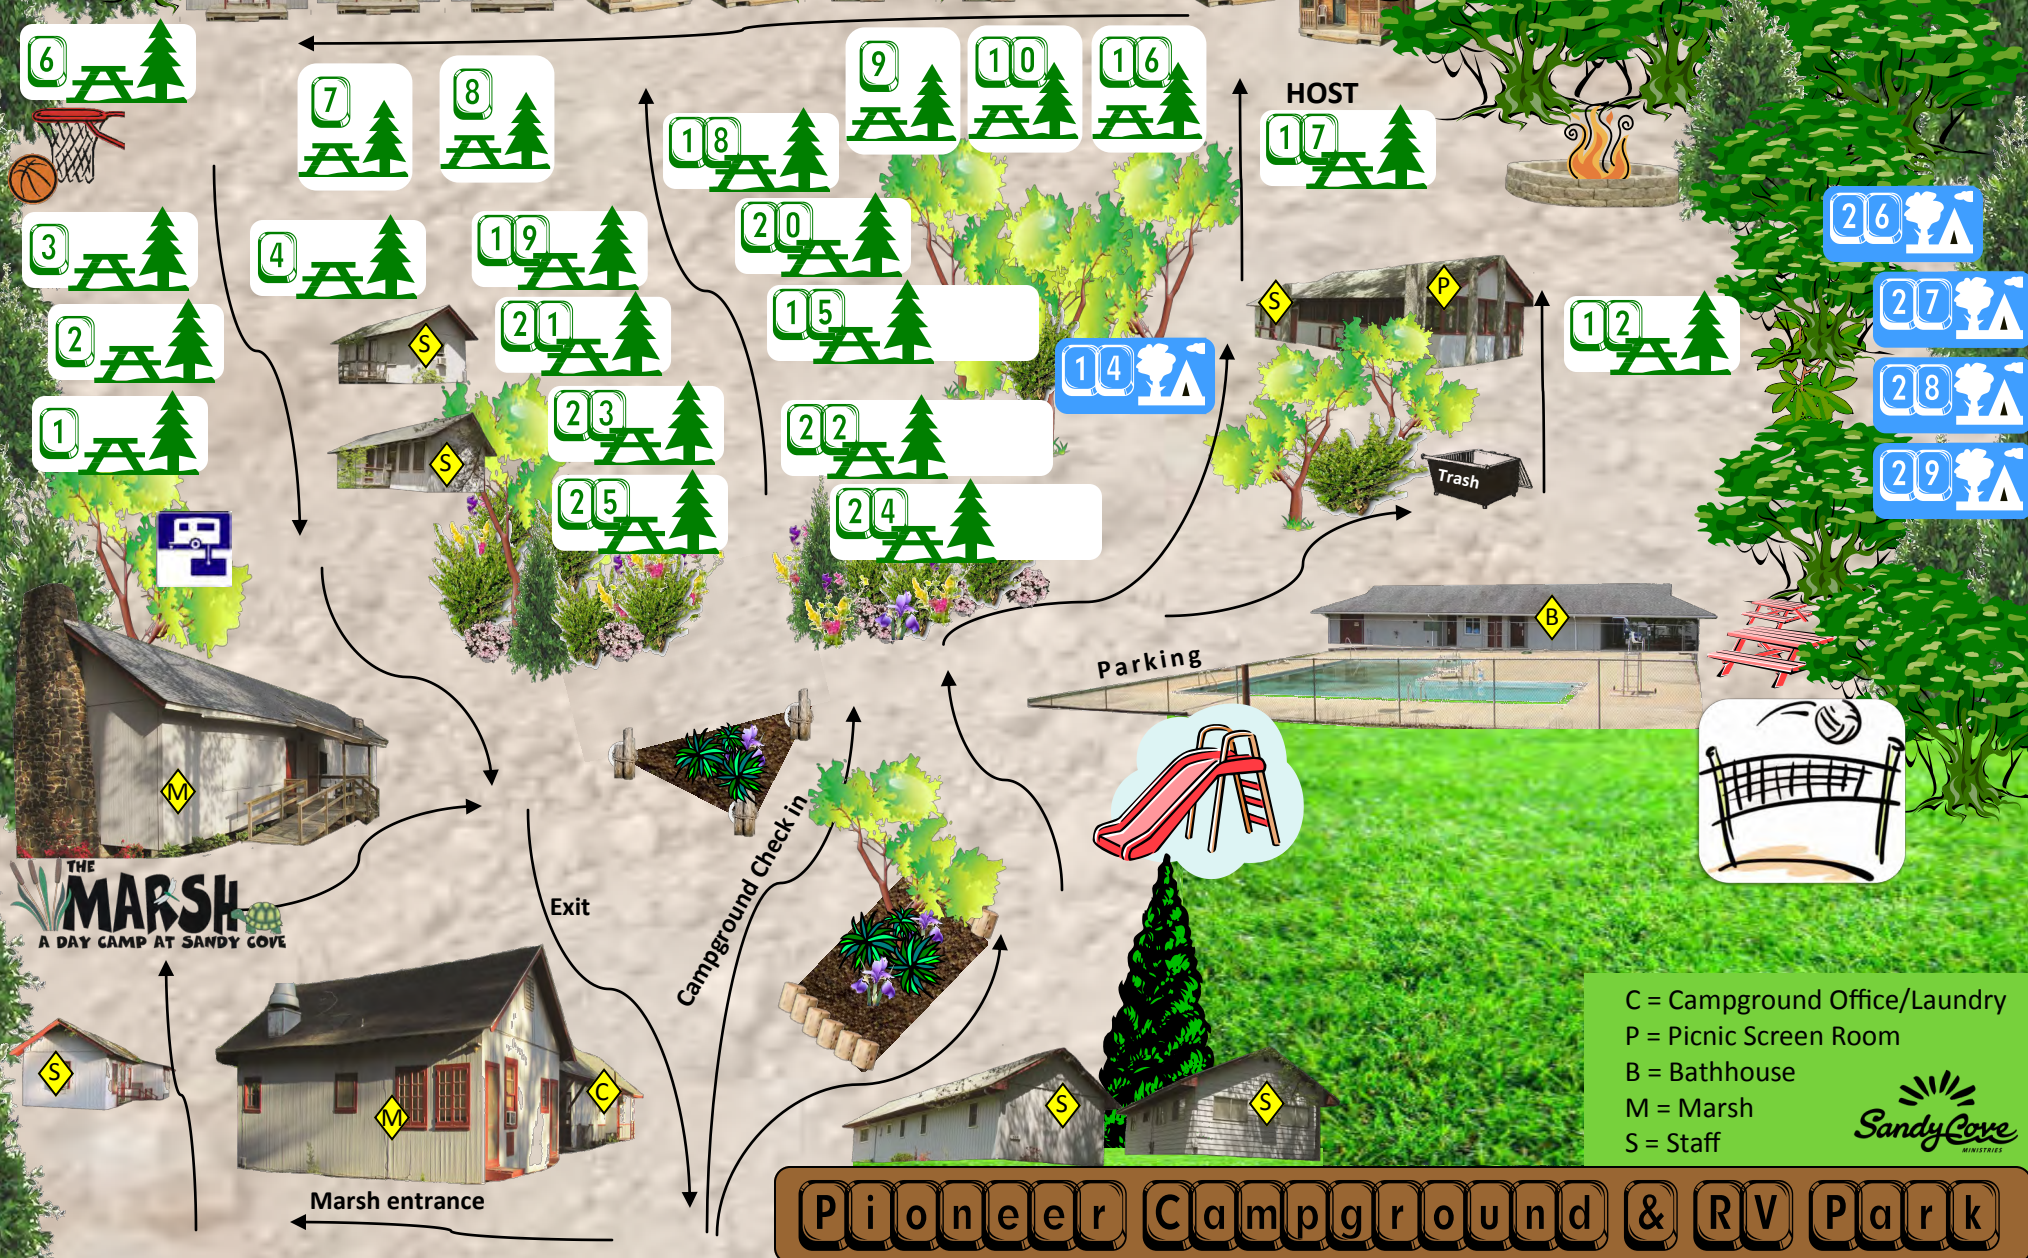

R1 R2 R3 L4 L5 R6 R7 L8 L9 L10

C = Campground Office/Laundry  
 P = Picnic Screen Room  
 B = Bathhouse  
 M = Marsh  
 S = Staff

Pioneer Campground & RV Park

← Chesapeake Lodge      Sandy Cove Road      Wilderness Campground/272 →