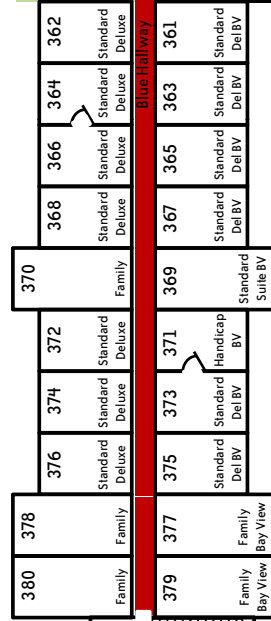

Third Floor

Pool Side

Bay Side

Connecting Rooms

- 312/314
- 334/336
- 349/351
- 350/352
- 364/366
- 371/373

To Chesapeake Auditorium

Second Floor

First Floor

Pool Side

Bay Side

Connecting Rooms 150/152