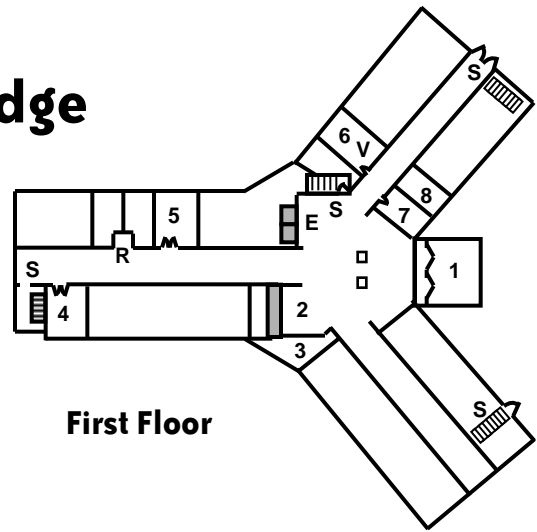

Chesapeake Lodge

- E - Elevators
- S - Stairs
- V - Vending
- R - Restrooms

- 1 - Chesapeake Lodge Entrance
- 2 - Front Desk
- 3 - Morning Cheer Café
- 4 - Prayer Room
- 5 - Fitness Center
- 6 - Laundry
- 7 - TV Room
- 8 - Conference Room 104

- 10 - Ritter Conference Room
- 11 - Pritchett Conference Room
- 12 - Supplee Conference Room
- 13 - Guistwite Conference Room
- 14 - Hatfield Conference Room
- 15 - Milburn Conference Room
- 16 - Andrews Lounge

First Floor

Second Floor

Club Cove Rooms

(located below Dining Room)

- a - ClubCove 1
- b - ClubCove 2
- c - ClubCove 3
- d - ClubCove 4
- e - ClubCove 5
- f - Storage
- g - Office
- h - ClubCove 7
- i - ClubCove 8
- j - Storage
- k - ClubCove 9