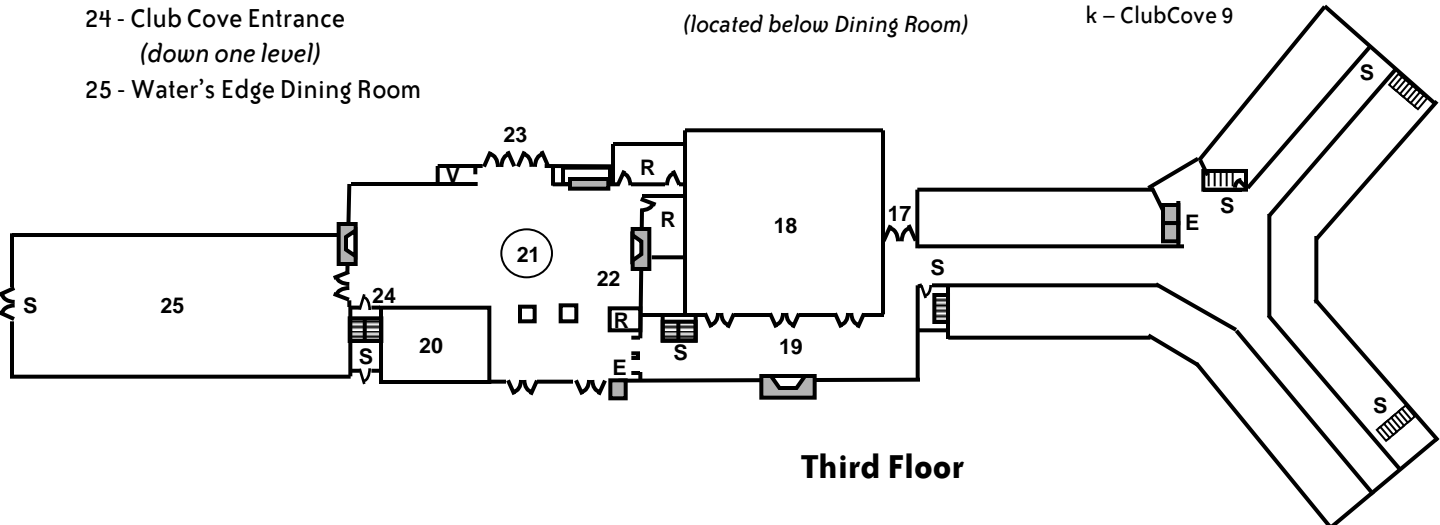

- 17 - Exit to Pool
- 18 - Chesapeake Auditorium
- 19 - Chesapeake Foyer
- 20 - Bookstore
- 21 - Kalbach Welcome Center
- 22 - Coffee Café
- 23 - Exit to Palmer Activity Center/Chapel
- 24 - Club Cove Entrance
(down one level)
- 25 - Water's Edge Dining Room

First Floor

Second Floor

Club Cove Rooms

(located below Dining Room)

- a - ClubCove 1
- b - ClubCove 2
- c - ClubCove 3
- d - ClubCove 4
- e - ClubCove 5
- f - Storage
- g - Office
- h - ClubCove 7
- i - ClubCove 8
- j - Storage
- k - ClubCove 9